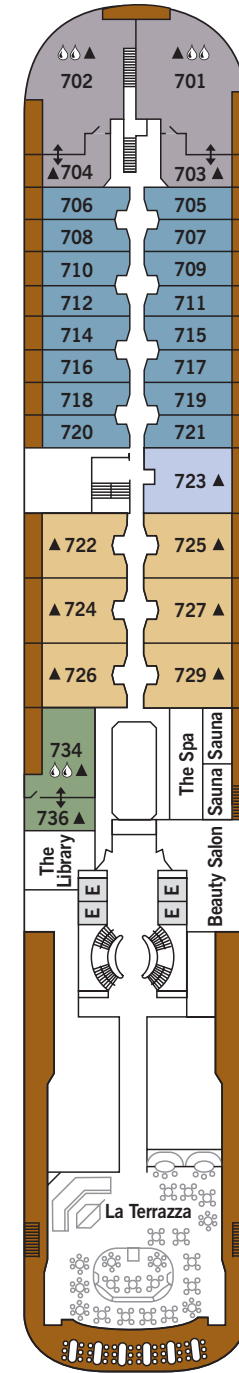

SILVER CLOUD EXPEDITIONS – November 2017

DECK 4

Main Restaurant
La Dame
Launderette

DECK 5

The Bar
Boutique
Casino

DECK 6

Lecture Theatre
The Fitness Centre
Reception/Guest Relations
Expedition Desk

DECK 7

La Terrazza
The Spa at Silversea
Beauty Salon
The Library

DECK 8

Pool
Pool Bar
Hot Rocks*
The Panorama Lounge
The Connoisseur's Corner

DECK 9

Observation Lounge
Jogging Track

SUITE CATEGORIES

- Owner's Suite ●
- Grand Suite ●
- Royal Suite ●
- Silver Suite ●
- Medallion Suite ●
- Deluxe Veranda Suite ●
- Veranda Suite ●
- Vista Suite ●

SPECIFICATIONS

- Crew 208
- Officers European
- Guests 200/248
- Tonnage 16,800
- Length 514.14 Feet/156.7 Metres
- Width 70.62 Feet/21.5 Metres
- Speed 18 Knots
- Passenger Decks 6
- Connecting Suites ⇕
- 3rd Guest Capacity ▲
- Bathtub/Shower Combination ♻
- Bathtub & Separate Shower ♻
- Disabled Suites ♿
- 449, 451
- Built 1994
- Registry Bahamas
- Ice-class Rating 1C

Deck plans are for illustration purposes only and may be subject to change.

Suite diagrams shown are for illustration purposes only and may vary from actual square footage. Please refer to suite specifications for square footage.