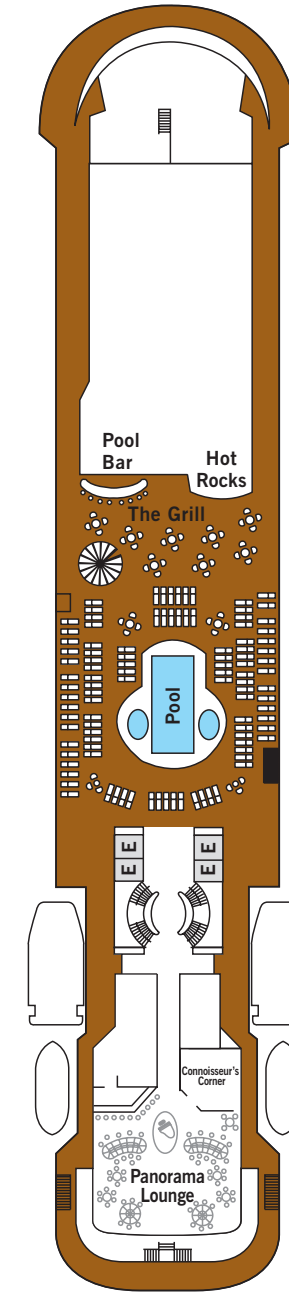

SILVER CLOUD EXPEDITIONS – November 2017

DECK 4

Main Restaurant
La Dame
Launderette

DECK 5

The Bar
Boutique
Casino

DECK 6

Lecture Theatre
The Fitness Centre
Reception/Guest Relations
Expedition Desk

DECK 7

La Terrazza
The Spa at Silversea
Beauty Salon
The Library

DECK 8

Pool
Pool Bar
Hot Rocks*
The Panorama Lounge
The Connoisseur's Corner

DECK 9

Observation Lounge
Jogging Track

SUITE CATEGORIES

- Owner's Suite ●
- Grand Suite ●
- Royal Suite ●
- Silver Suite ●
- Medallion Suite ●
- Deluxe Veranda Suite ●
- Veranda Suite ●
- Vista Suite ●

SPECIFICATIONS

- Crew 208
- Officers European
- Guests 200/248
- Tonnage 16,800
- Length 514.14 Feet/156.7 Metres
- Width 70.62 Feet/21.5 Metres
- Speed 18 Knots
- Passenger Decks 6
- Connecting Suites ⇕
- 3rd Guest Capacity ▲
- Bathtub/Shower Combination ♻
- Bathtub & Separate Shower ♻
- Disabled Suites ♿
- 449, 451
- Built 1994
- Registry Bahamas
- Ice-class Rating 1C

Shower and tub

Shower only

VISTA SUITE

240 SQ. FT. / 22 M²

- Large picture window providing panoramic ocean views
- Sitting area
- Twin beds or queen-sized bed
- Marbled bathroom with shower (some with tub/shower combination)
- Walk-in wardrobe with personal safe
- Vanity table with hair dryer
- Writing desk
- Flat screen television with satellite reception
- Direct-dial telephone