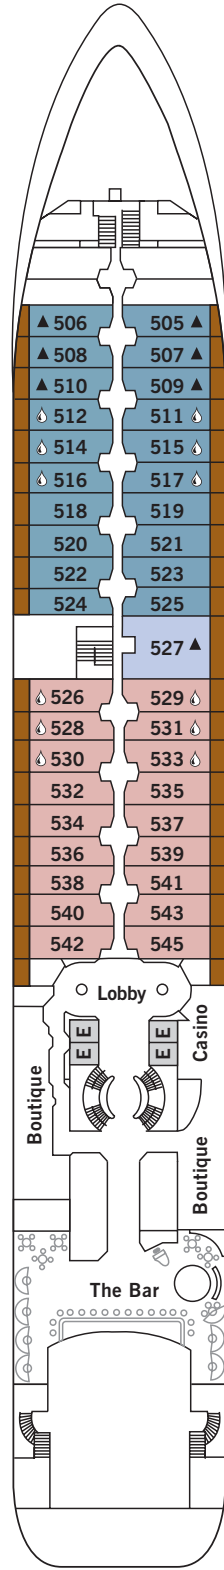

SILVER CLOUD EXPEDITIONS – November 2017

DECK 4

Main Restaurant
La Dame
Launderette

DECK 5

The Bar
Boutique
Casino

DECK 6

Lecture Theatre
The Fitness Centre
Reception/Guest Relations
Expedition Desk

DECK 7

La Terrazza
The Spa at Silversea
Beauty Salon
The Library

DECK 8

Pool
Pool Bar
Hot Rocks*
The Panorama Lounge
The Connoisseur's Corner

DECK 9

Observation Lounge
Jogging Track

SUITE CATEGORIES

- Owner's Suite ●
- Grand Suite ●
- Royal Suite ●
- Silver Suite ●
- Medallion Suite ●
- Deluxe Veranda Suite ●
- Veranda Suite ●
- Vista Suite ●

SPECIFICATIONS

- Crew 208
- Officers European
- Guests 200/248
- Tonnage 16,800
- Length 514.14 Feet/156.7 Metres
- Width 70.62 Feet/21.5 Metres
- Speed 18 Knots
- Passenger Decks 6
- Connecting Suites ⇕
- 3rd Guest Capacity ▲
- Bathtub/Shower Combination ♻
- Bathtub & Separate Shower ♻
- Disabled Suites ♿
- 449, 451
- Built 1994
- Registry Bahamas
- Ice-class Rating 1C

Deck plans are for illustration purposes only and may be subject to change.

Suite diagrams shown are for illustration purposes only and may vary from actual square footage. Please refer to suite specifications for square footage.