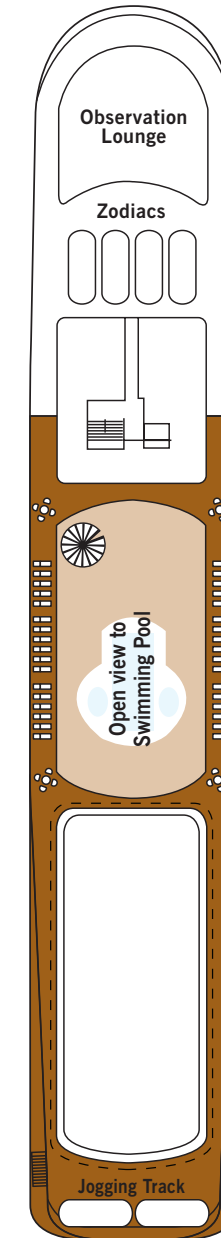

SILVER CLOUD EXPEDITIONS – November 2017

DECK 4

Main Restaurant
La Dame
Launderette

DECK 5

The Bar
Boutique
Casino

DECK 6

Lecture Theatre
The Fitness Centre
Reception/Guest Relations
Expedition Desk

DECK 7

La Terrazza
The Spa at Silversea
Beauty Salon
The Library

DECK 8

Pool
Pool Bar
Hot Rocks*
The Panorama Lounge
The Connoisseur's Corner

DECK 9

Observation Lounge
Jogging Track

SUITE CATEGORIES

- Owner's Suite ●
- Grand Suite ●
- Royal Suite ●
- Silver Suite ●
- Medallion Suite ●
- Deluxe Veranda Suite ●
- Veranda Suite ●
- Vista Suite ●

SPECIFICATIONS

- Crew 208
- Officers European
- Guests 200/248
- Tonnage 16,800
- Length 514.14 Feet/156.7 Metres
- Width 70.62 Feet/21.5 Metres
- Speed 18 Knots
- Passenger Decks 6
- Connecting Suites ⇕
- 3rd Guest Capacity ▲
- Bathtub/Shower Combination ♻
- Bathtub & Separate Shower ♻
- Disabled Suites ♿
- 449, 451
- Built 1994
- Registry Bahamas
- Ice-class Rating 1C