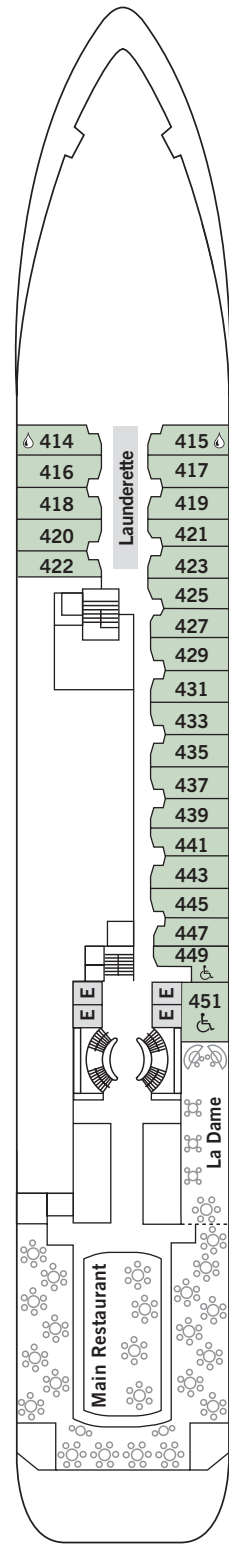

SILVER CLOUD EXPEDITIONS – November 2017

DECK 4

Main Restaurant
La Dame
Launderette

DECK 5

The Bar
Boutique
Casino

DECK 6

Lecture Theatre
The Fitness Centre
Reception/Guest Relations
Expedition Desk

DECK 7

La Terrazza
The Spa at Silversea
Beauty Salon
The Library

DECK 8

Pool
Pool Bar
Hot Rocks*
The Panorama Lounge
The Connoisseur's Corner

DECK 9

Observation Lounge
Jogging Track

SUITE CATEGORIES

- Owner's Suite ●
- Grand Suite ●
- Royal Suite ●
- Silver Suite ●
- Medallion Suite ●
- Deluxe Veranda Suite ●
- Veranda Suite ●
- Vista Suite ●

SPECIFICATIONS

- Crew 208
- Officers European
- Guests 200/248
- Tonnage 16,800
- Length 514.14 Feet/156.7 Metres
- Width 70.62 Feet/21.5 Metres
- Speed 18 Knots
- Passenger Decks 6
- Connecting Suites ⇕
- 3rd Guest Capacity ▲
- Bathtub/Shower Combination ♻
- Bathtub & Separate Shower ♻
- Disabled Suites ♿
- 449, 451
- Built 1994
- Registry Bahamas
- Ice-class Rating 1C

Deck plans are for illustration purposes only and may be subject to change.

Suite diagrams shown are for illustration purposes only and may vary from actual square footage. Please refer to suite specifications for square footage.