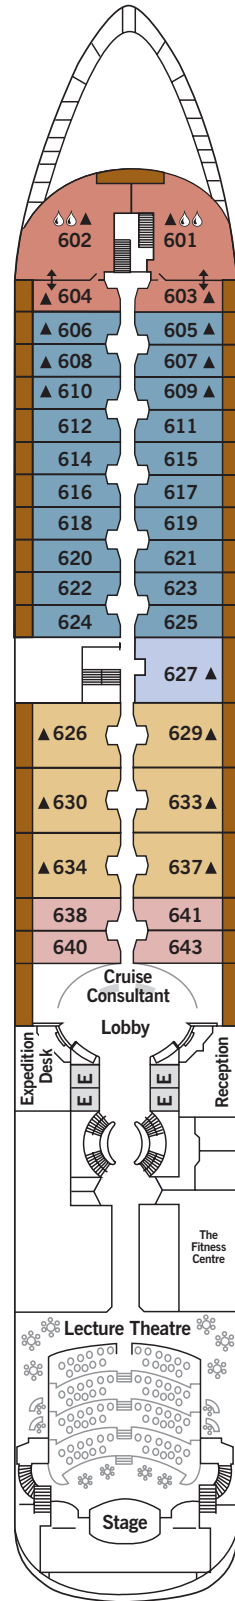

SILVER CLOUD EXPEDITIONS – November 2017

DECK 4

Main Restaurant
La Dame
Launderette

DECK 5

The Bar
Boutique
Casino

DECK 6

Lecture Theatre
The Fitness Centre
Reception/Guest Relations
Expedition Desk

DECK 7

La Terrazza
The Spa at Silversea
Beauty Salon
The Library

DECK 8

Pool
Pool Bar
Hot Rocks*
The Panorama Lounge
The Connoisseur's Corner

DECK 9

Observation Lounge
Jogging Track

SUITE CATEGORIES

- Owner's Suite ●
- Grand Suite ●
- Royal Suite ●
- Silver Suite ●
- Medallion Suite ●
- Deluxe Veranda Suite ●
- Veranda Suite ●
- Vista Suite ●

SPECIFICATIONS

- Crew 208
- Officers European
- Guests 200/248
- Tonnage 16,800
- Length 514.14 Feet/156.7 Metres
- Width 70.62 Feet/21.5 Metres
- Speed 18 Knots
- Passenger Decks 6
- Connecting Suites ⇕
- 3rd Guest Capacity ▲
- Bathtub/Shower Combination ♻
- Bathtub & Separate Shower ♻
- Disabled Suites ♿
- 449, 451
- Built 1994
- Registry Bahamas
- Ice-class Rating 1C

Deck plans are for illustration purposes only and may be subject to change.

Suite diagrams shown are for illustration purposes only and may vary from actual square footage. Please refer to suite specifications for square footage.